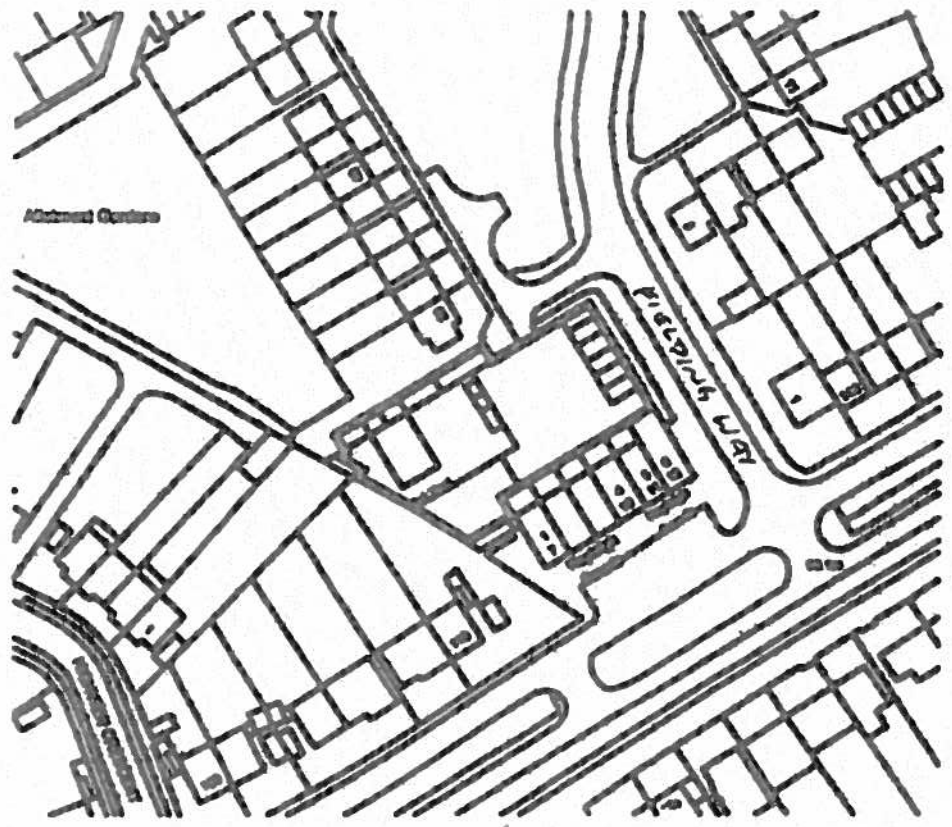

FIELDING WAY - SITE PLAN

Scale 1:1250

0 10 20 30 40 50 60 70 80 90 100

Brentwood Borough Council

LOCATION PLAN

CHARITABLE ASSOCIATION

of Brentwood
Brentwood, Essex, S.S16 4AD
is incorporated in the Companies
Act 1985 and registered in the
Companies House